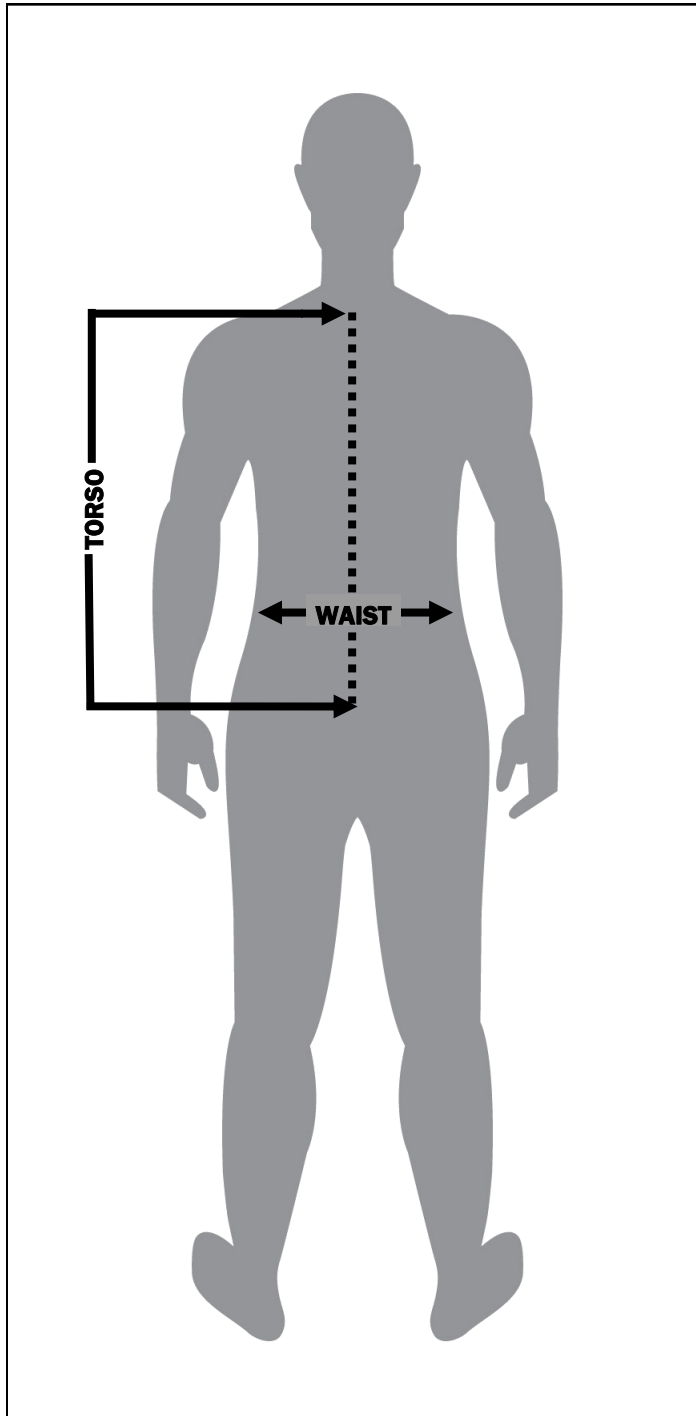

Tree Spider™ Size Chart

Speed Harness and Speed Vest

	Size	S/M	L/XL	2XL/3XL
	Waist	26-34	34-42	42-50
	Torso	14-18	17-22	19 and up
	Height	4'10"-5'6"	5'5"-6'1"	5'9'-6'5

How to measure:

Waist: Measure at the naturally smallest place on torso, keeping the tape measure level.

Torso: Measure from the large bone at the base of your neck down your spine to the location that is level with the very top of your hip bone (the first bone you feel as you run your hand down your side after your ribcage).

Measurements overlap between size ranges as both waist circumference and height measurements are important on this product. Select the size that best fits your measurements.

If you plan to wear this product OVER a bulky outer jacket, measure your waist with the jacket on, or add 4-6 inches to your waist measurement to determine your size.

Livewire™ Descent System

	Size	Live20	Live30
	Weight	115-200 lbs	200-300 lbs
	Length	Up to 25 ft	Up to 25 ft

* The Livewire™ Descent System is only to be used with Tree Spider™ Speed Harness and Tree Spider™ Speed Vest. Use with other FAS devices is not recommended.